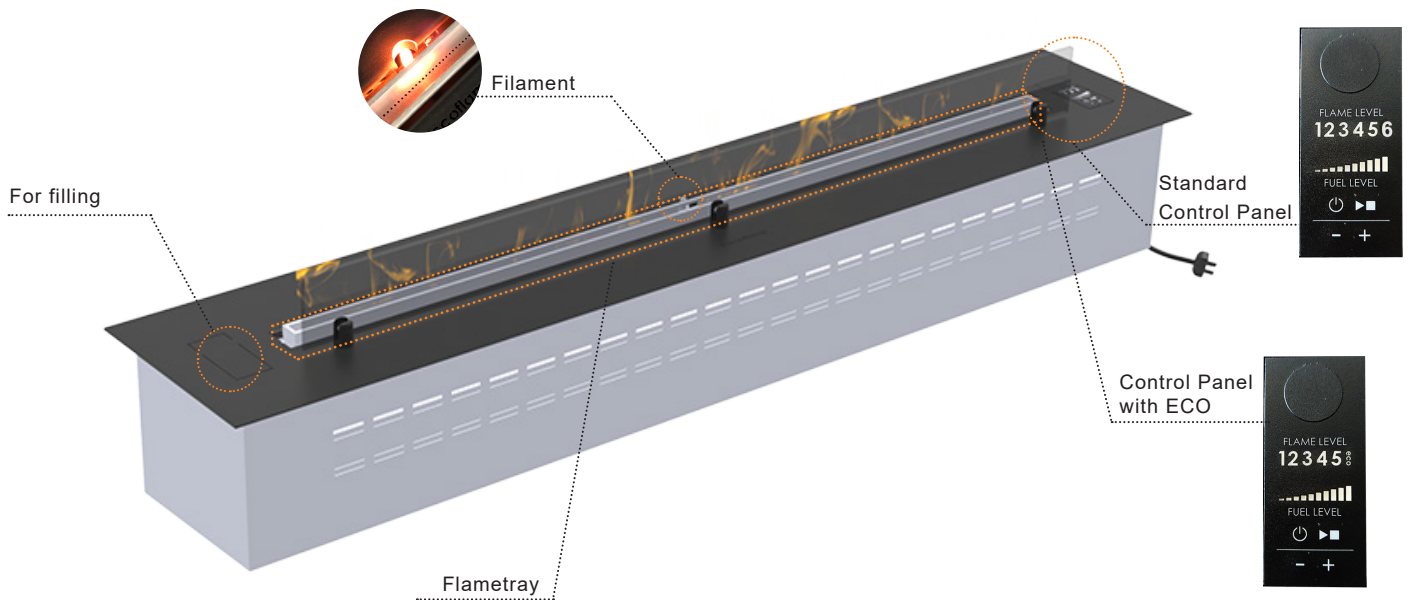

DENVER F6™

620mm → 3920mm

Denver F6 is an automatic burner available from 620mm up to 3920mm. It is suitable for various fireplace applications, either as a drop-down burner in various nonflamable materials or integrated in built-in models such as the Montreal Casing.

FEATURES

- e-Ribbon™ technology
- Safety Sensors / Safety Chamber
- Fuel Level Indicator / Flame Level Indicator
- Remote control
- App Control
- 6 flame levels

Extended model with additional features:

- 5 flame levels + ECO-Wave and Smart Home Connection
- No chimney required - no smoke, ash or soot
- Included in price: Customized Fuel Pump

TOP FINISH

- Standard: Black powder coated top-plate
- Optional: Stainless steel and any RAL colour
- Request: Other finishes/materials

GLASS

- Standard: One 70mm high diamond clear glass screen.
- Optional: Additional glass screen.

Size in mm	Topplate: L: 720mm D: 220mm	Topplate: L: 920mm D: 220mm	Topplate: L: 1120mm D: 220mm
Flame tray size, mm	500	700	900
Capacity, liters	4L	5.8L	7.2L
Fuel consumption, l/h	0.3 - 0.6	0.4 - 0.8	0.6 - 1.0
Burning time, hours	7 - 20	7.5 - 20.8	7.3 - 20
Heat output, kWh	1.2 - 3.2	1.6 - 4.3	2.1 - 5.7
Net weight, kg	19.5	22	26
Min. room size, m ³	64	89	115